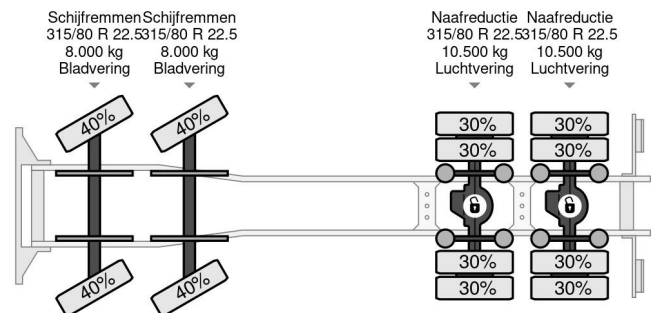

## COMMON

Price	€ 69.950,- ex VAT
Id	IV248288
Make	Iveco
Type	8X4 EEV + PALFINGER PK 48002 + REMOTE + RETARDER
Year	2012
Operating hours	428
Mileage	390.922 km
Construction	Dropside
Gross weight	32.000 kg
Emissionclass	5

## PROPERTIES

First registration date	20-06-2012
Fuel	Diesel
Transmission	Automatic
Vehicle identification number	WJMJ3JTS40C248288
Axle configuration	8x4
Axle count	4
Weight	20.551 kg
Cylinder count	6
Construction dimensions (l/b/h)	
Load capacity	11.449 kg
Length	680 cm
Width	253 cm