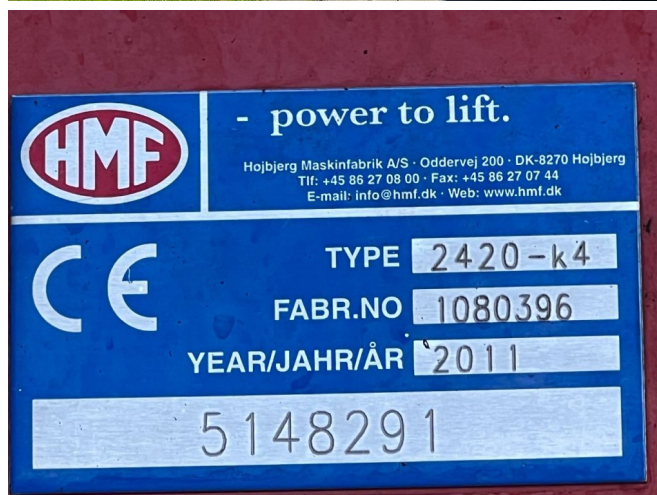

HMF 2420-K4

COMMON

Price	€ 24.950,- ex VAT
Id	HM148291
Make	HMF
Type	2420-K4
Year	2011
Construction	Crane arm

PROPERTIES

ACCESSORIES

DESCRIPTION

CRANE COMPLETE WORKING, VIDEO AVAILABLE ON WHATSAPP