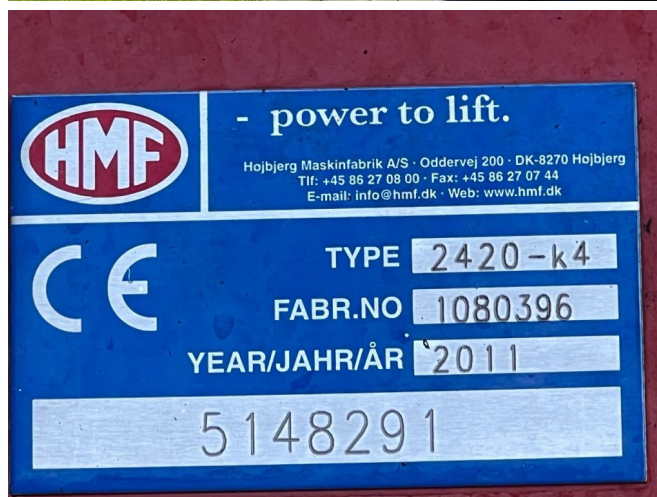

HMF 2420-K4

COMMON

Price	€ 24.950,- ex VAT
Id	HM148291
Make	HMF
Type	2420-K4
Year	2011
Construction	Crane arm

PROPERTIES

ACCESSORIES

DESCRIPTION

CRANE COMPLETE WORKING, VIDEO AVAILABLE ON WHATSAPP