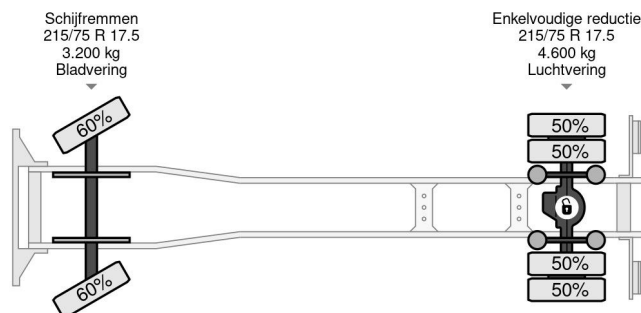

Referentienummer: MB510461