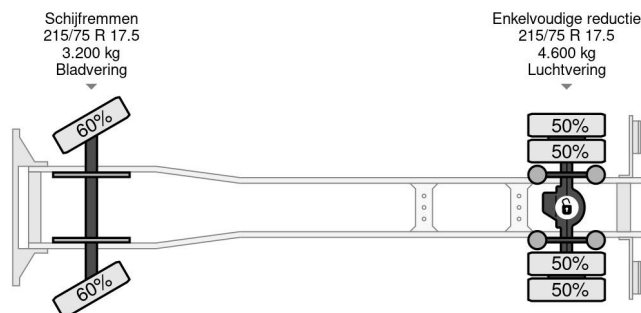

Mercedes-Benz 4X2 EURO 5 DHOLLANDIA

COMMON

Price	€ 7.950,- ex VAT
Id	MB510461
Make	Mercedes-Benz
Type	4X2 EURO 5 DHOLLANDIA
Year	2010
Mileage	744.857 km
Construction	Box body
Gross weight	7.490 kg
Emissionclass	5

Mercedes-Benz Atego 816 4X2 EURO 5 DHOLLANDIA

Referentienummer: MB510461

PROPERTIES

First registration date	05-11-2010
Mot expiry date	05-11-2023
License plate	BX-VH-06
Fuel	Diesel
Transmission	Automatic
Vehicle identification number	WDB9700151L510461
Axle configuration	4x2
Axle count	2
Weight	5.910 kg
Cylinder count	4
Wheelbase	422 cm
Construction dimensions (l/b/h)	
Load capacity	1.580 kg
Length	790 cm
Width	245 cm