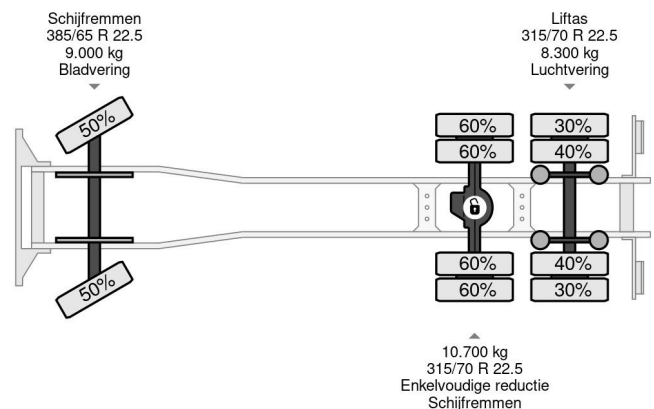

MAN 6X2 EURO 5 + HIAB 288 EP-5 HiPro + REMOTE

COMMON

Price	€ 39.950,- ex VAT
Id	MA181159
Make	MAN
Type	6X2 EURO 5 + HIAB 288 EP-5 HiPro + REMOTE
Year	2013
Mileage	575.612 km
Construction	Truck-mounted crane
Gross weight	26.000 kg
Emissionclass	5

MAN TGX 28.440 6X2 EURO 5 + HIAB 288 EP-5 HiPro + RE...

Referentienummer: MA181159

PROPERTIES

First registration date	22-03-2013
Fuel	Diesel
Transmission	Automatic
Vehicle identification number	WMA89XZZ6DW181159
Axle configuration	6x2
Axle count	3
Weight	13.060 kg
Load capacity	12.940 kg

DESCRIPTION