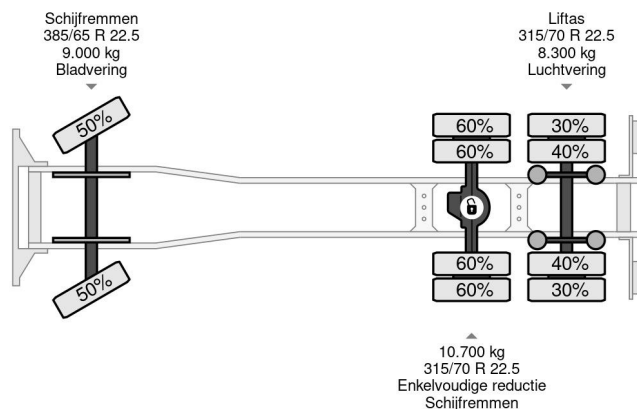

### COMMON

Price	€ 40.950,- ex VAT
Id	MA181159
Make	MAN
Type	6X2 EURO 5 + HIAB 288 EP-5 HiPro + REMOTE
Year	2013
Mileage	575.612 km
Construction	Truck-mounted crane
Gross weight	26.000 kg
Emissionclass	5

### PROPERTIES

First registration date	22-03-2013
Fuel	Diesel
Transmission	Automatic
Vehicle identification number	WMA89XZZ6DW181159
Axle configuration	6x2
Axle count	3
Weight	13.060 kg
Load capacity	12.940 kg