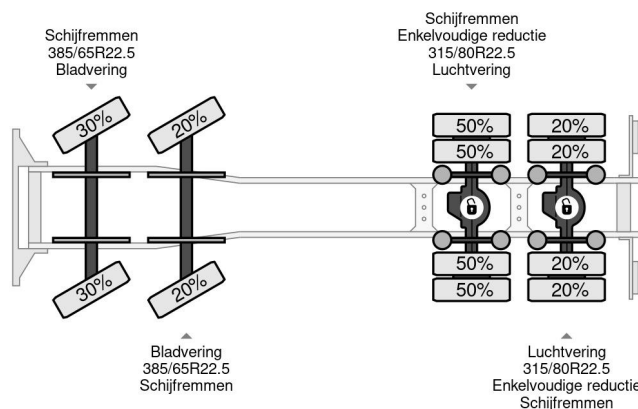

### COMMON

Price	€ 26.950,- ex VAT
Id	MA522197
Make	MAN
Type	8X4 + HMF 2220 K2 MET REMOTE
Year	2008
Mileage	661.805 km
Construction	Dropside
Gross weight	35.000 kg
Emissionclass	4

MAN TGS 35.440 8X4 + HMF 2220 K2 MET REMOTE

Referentienummer: MA522197

### PROPERTIES

First registration date	09-10-2008
Fuel	Diesel
Transmission	Automatic
Vehicle identification number	WMA41SZZ88M522197
Axle configuration	8x4
Axle count	4
Weight	15.300 kg
Cylinder count	6
Power kw	324
Power hp	441
Construction dimensions (l/b/h)	
Load capacity	19.700 kg