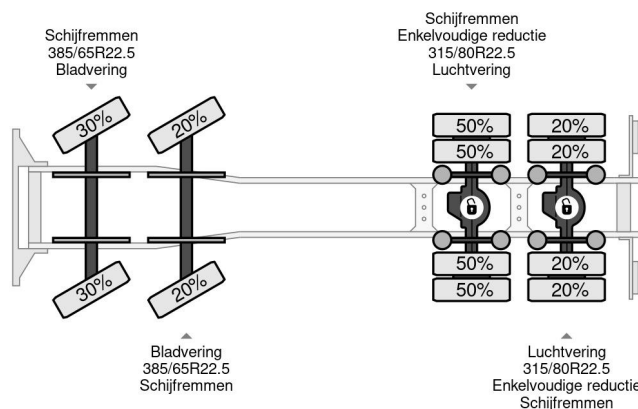

MAN 8X4 + HMF 2220 K2 MET REMOTE

COMMON

Price	€ 26.950,- ex VAT
Id	MA522197-K
Make	MAN
Type	8X4 + HMF 2220 K2 MET REMOTE
Year	2008
Mileage	661.805 km
Construction	Truck-mounted crane
Gross weight	35.000 kg
Emissionclass	4

MAN TGS 35.440 8X4 + HMF 2220 K2 MET REMOTE

Referentienummer: MA522197-K

PROPERTIES

First registration date	09-10-2008
Fuel	Diesel
Transmission	Automatic
Vehicle identification number	WMA41SZZ88M522197
Axle configuration	8x4
Axle count	4
Weight	15.300 kg
Cylinder count	6
Power kw	324
Power hp	441
Load capacity	19.700 kg

DESCRIPTION