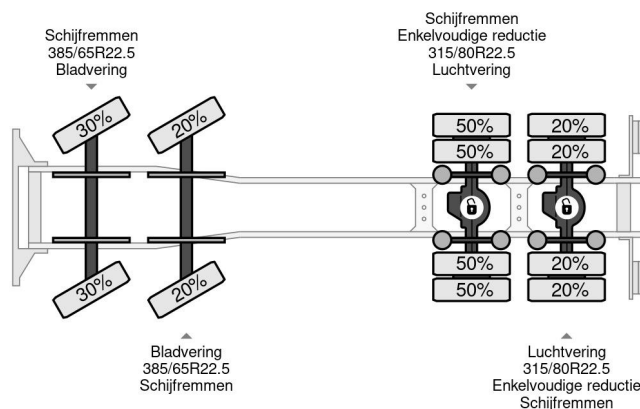

### COMMON

Price	€ 27.950,- ex VAT
Id	MA522197-K
Make	MAN
Type	8X4 + HMF 2220 K2 MET REMOTE
Year	2008
Mileage	661.805 km
Construction	Truck-mounted crane
Gross weight	35.000 kg
Emissionclass	4

MAN TGS 35.440 8X4 + HMF 2220 K2 MET REMOTE

Referentienummer: MA522197-K

### PROPERTIES

First registration date	09-10-2008
Fuel	Diesel
Transmission	Automatic
Vehicle identification number	WMA41SZZ88M522197
Axle configuration	8x4
Axle count	4
Weight	15.300 kg
Cylinder count	6
Power kw	324
Power hp	441
Load capacity	19.700 kg