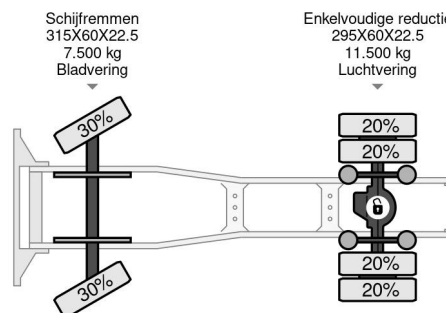

First registration date	02-02-2017
Fuel	Diesel
Transmission	Automatic
Vehicle identification number	XLRTEH4100G165593
Axle configuration	4x2
Axle count	2
Power kw	324
Power hp	440

ACCESSORIES

- Air conditioning
- Aluminium fuel tank
- Anti-lock braking system
- Anti-lock braking system
- Central locking
- Cruise control
- Electrically adjustable door mirrors
- Electrically operated windows
- Fog lights
- Heavy duty engine brake
- Radio/CD player
- Refrigerator
- Remote central locking
- Roof spoiler
- Sleeper cab
- Speed limiter
- Spoilers
- Spotlights
- Twin fuel tank
- Vehicle heater
- Visor

DAF XF 440 4X2 - EURO 6 - MEGA

Referentienummer: DA165593

DESCRIPTION