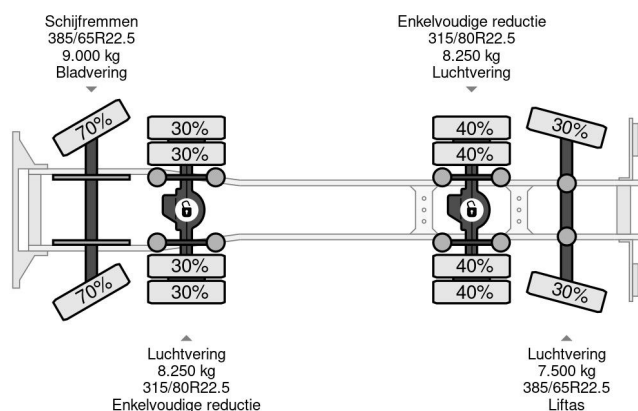

Volvo FASSI 2017 YEAR - F175A.2.25 + REMOTE - FMX 500 8X4 - EURO 5 - 349.499 KM

COMMON

Price	€ 42.950,- ex VAT
Id	VO707683-K
Make	Volvo
Type	FASSI 2017 YEAR - F175A.2.25 + REMOTE - FMX 500 8X4 - EURO 5 - 349.499 KM
Year	2011
Mileage	349.499 km
Construction	Truck-mounted crane
Gross weight	32.000 kg
Emissionclass	5

Volvo FMX FASSI 2017 YEAR - F175A.2.25 + REMOTE - ... 8x4

Referentienummer: VO707683-K

PROPERTIES

First registration date	20-04-2011
Fuel	Diesel
Transmission	Automatic
Vehicle identification number	YV2JG30G2BA707683
Axle configuration	8x4
Axle count	4
Weight	17.100 kg
Load capacity	14.900 kg

DESCRIPTION