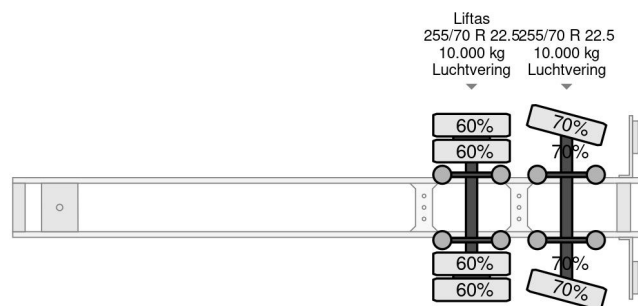

Referentienummer: BU034233-2