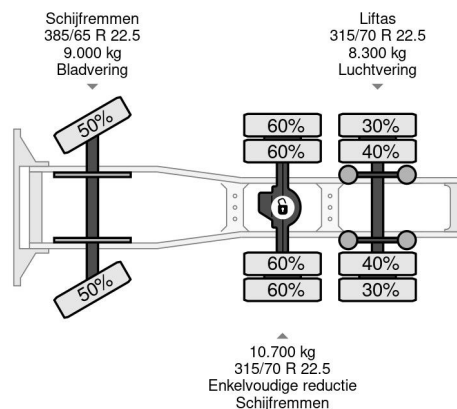

MAN 6X2 EURO 5 + HIAB 288 EP-5 HiPro + REMOTE

COMMON

Price	€ 38.950,- ex VAT
Id	MA181159-K
Make	MAN
Type	6X2 EURO 5 + HIAB 288 EP-5 HiPro + REMOTE
Year	2013
Mileage	575.612 km
Construction	Standard tractor
Gross weight	26.000 kg
Emissionclass	5

MAN TGX 28.440 6X2 EURO 5 + HIAB 288 EP-5 HiPro + RE...

Referentienummer: MA181159-K

PROPERTIES

First registration date	22-03-2013
Fuel	Diesel
Transmission	Automatic
Vehicle identification number	WMA89XZZ6DW181159
Axle configuration	6x2
Axle count	3
Weight	13.060 kg
Load capacity	12.940 kg

DESCRIPTION