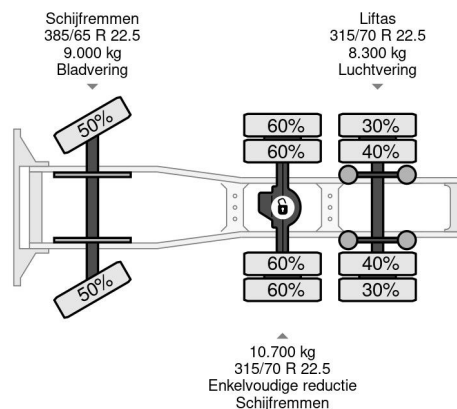

MAN 6X2 EURO 5 + HIAB 288 EP-5 HiPro + REMOTE

COMMON

Price	€ 39.950,- ex VAT
Id	MA181159-K
Make	MAN
Type	6X2 EURO 5 + HIAB 288 EP-5 HiPro + REMOTE
Year	2013
Mileage	575.612 km
Construction	Standard tractor
Gross weight	26.000 kg
Emissionclass	5

MAN TGX 28.440 6X2 EURO 5 + HIAB 288 EP-5 HiPro + RE...

Referentienummer: MA181159-K

PROPERTIES

First registration date	22-03-2013
Fuel	Diesel
Transmission	Automatic
Vehicle identification number	WMA89XZZ6DW181159
Axle configuration	6x2
Axle count	3
Weight	13.060 kg
Load capacity	12.940 kg

DESCRIPTION