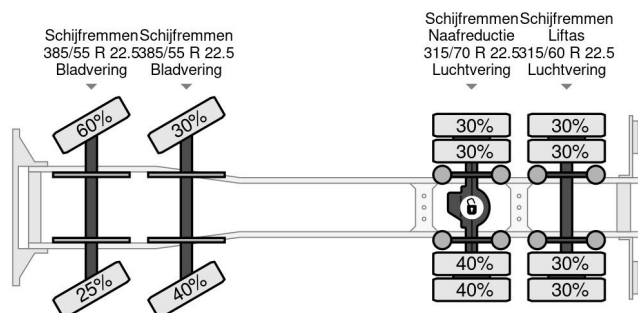

Referentienummer: VO595833-K