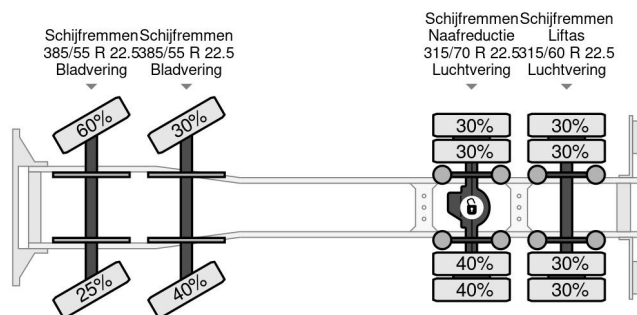

Volvo 8X2 + COPMA 810.8 + FLY JIB

COMMON

Price	€ 88.950,- ex VAT
Id	VO595833-K
Make	Volvo
Type	8X2 + COPMA 810.8 + FLY JIB
Year	2005
Mileage	487.971 km
Construction	Truck-mounted crane
Gross weight	35.000 kg
Emissionclass	3

Volvo FH 12.460 8X2 + COPMA 810.8 + FLY JIB

Referentienummer: VO595833-K

PROPERTIES

First registration date	04-04-2005
Fuel	Diesel
Transmission	Manual
Vehicle identification number	YV2AP40F15A595833
Axle configuration	8x2
Axle count	4
Weight	23.695 kg
Power kw	338
Power hp	460
Load capacity	11.305 kg

DESCRIPTION