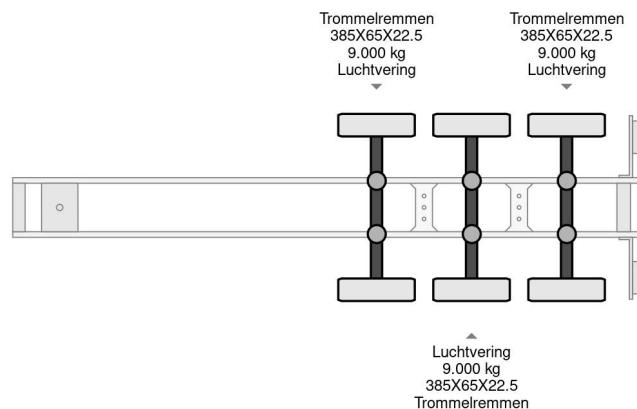

Krone 5 X KRONE OPEN TRAILER

COMMON

Price	€ 15.950,- ex VAT
Id	Pakket KR373434-G
Make	Krone
Type	5 X KRONE OPEN TRAILER
Year	2008
Construction	Open body
Gross weight	39.000 kg

PROPERTIES

First registration date	29-04-2008
License plate	OS-80-FS
Axle count	3
Weight	6.090 kg
Wheelbase	900 cm
Construction dimensions (l/b/h)	
Load capacity	32.910 kg
Length	1.385 cm
Width	255 cm

Krone 5 X KRONE OPEN TRAILER

Referentienummer: Pakket KR373434-G

ACCESSORIES

- Anti-lock braking system

DESCRIPTION