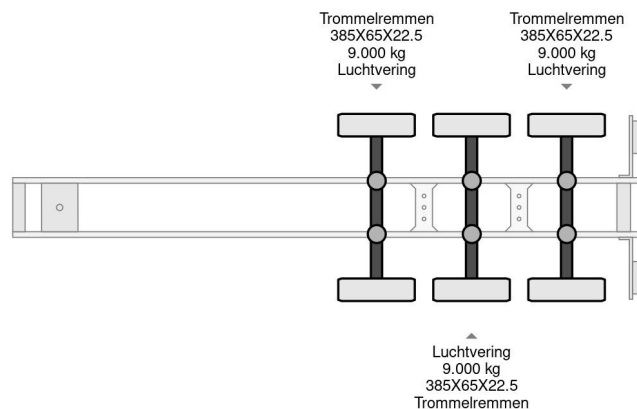

Krone 5 X KRONE OPEN TRAILER

COMMON

Price	€ 16.750,- ex VAT
Id	Pakket KR373434-G
Make	Krone
Type	5 X KRONE OPEN TRAILER
Year	2008
Construction	Dropside
Gross weight	39.000 kg

PROPERTIES

First registration date	29-04-2008
License plate	OS-80-FS
Axle count	3
Weight	6.090 kg
Wheelbase	900 cm
Construction dimensions (l/b/h)	
Load capacity	32.910 kg
Length	1.385 cm
Width	255 cm

Krone 5 X KRONE OPEN TRAILER

Referentienummer: Pakket KR373434-G

ACCESSORIES

- Anti-lock braking system

DESCRIPTION