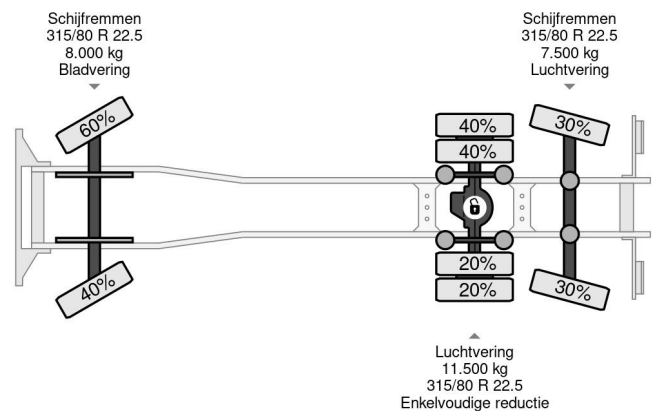

Renault 320 6X2 E6 + PALFINGER PK 17.001 + REMOTE

COMMON

Price	€ 64.950,- ex VAT
Id	RE003891-K
Make	Renault
Type	320 6X2 E6 + PALFINGER PK 17.001 + REMOTE
Year	2020
Mileage	60.028 km
Construction	Truck-mounted crane
Gross weight	27.000 kg
Emissionclass	6

Renault D 320 6X2 E6 + PALFINGER PK 17.001 + REMOTE

Referentienummer: RE003891-K

PROPERTIES

First registration date	23-04-2020
Fuel	Diesel
Transmission	Automatic
Vehicle identification number	VF620M865LB003891
Axle configuration	6x2
Axle count	3
Weight	13.056 kg
Load capacity	13.944 kg

DESCRIPTION