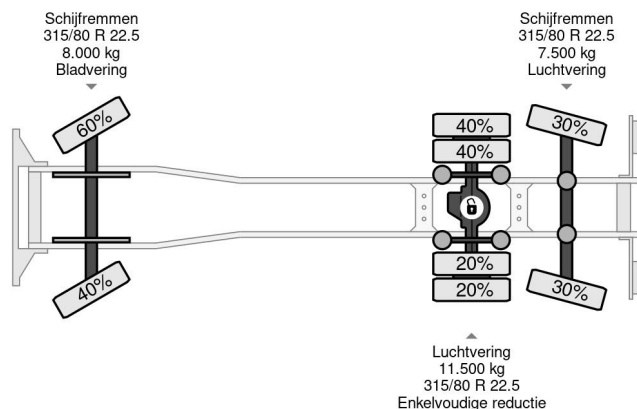

## Renault 320 6X2 E6 + PALFINGER PK 17.001 + REMOTE

### COMMON

Price	€ 64.950,- ex VAT
Id	RE003891
Make	Renault
Type	320 6X2 E6 + PALFINGER PK 17.001 + REMOTE
Year	2020
Mileage	60.028 km
Construction	Dropside
Gross weight	27.000 kg
Emissionclass	6

Renault D 320 6X2 E6 + PALFINGER PK 17.001 + REMOTE

### PROPERTIES

First registration date	23-04-2020
Fuel	Diesel
Transmission	Automatic
Vehicle identification number	VF620M865LB003891
Axle configuration	6x2
Axle count	3
Weight	13.056 kg
Construction dimensions (l/b/h)	
Load capacity	13.944 kg