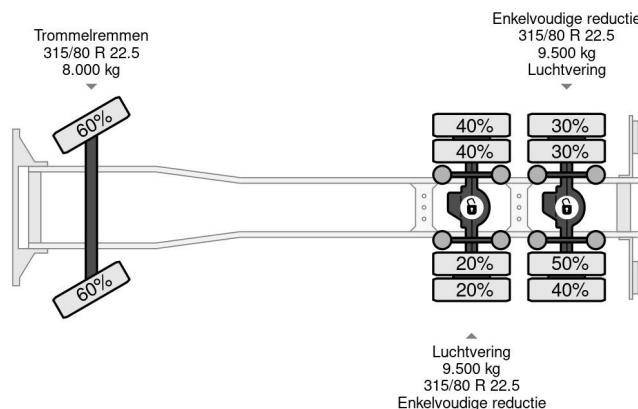

ACCESSORIES

- Air conditioning
- Air horn
- Electrically operated windows
- Fog lights
- Power take-off (PTO)
- PTO
- Radio/CD player
- Roof spoiler
- Sleeper cab
- Spotlights
- Toolbox
- Visor

Scania R143-500 V8 6X4 + PM 32024 CRANE Bj 2000 - MA...

Referentienummer: SC169248-K