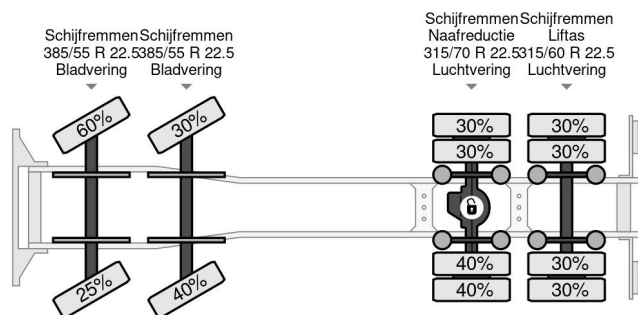

Referentienummer: VO595833