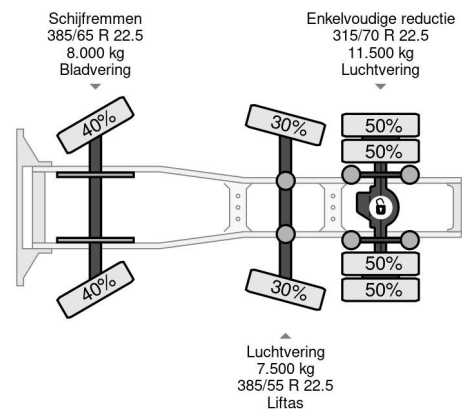

Volvo 6X2 EURO 5 HIAB 144E-5 + REMOTE

COMMON

Price	€ 28.950,- ex VAT
Id	VO574417
Make	Volvo
Type	6X2 EURO 5 HIAB 144E-5 + REMOTE
Year	2010
Mileage	999.550 km
Construction	Standard tractor
Gross weight	27.000 kg
Emissionclass	5

Volvo FM 370 6X2 EURO 5 HIAB 144E-5 + REMOTE

Referentienummer: VO574417

PROPERTIES

First registration date	28-12-2010
License plate	BX-XN-30
Fuel	Diesel
Transmission	Automatic
Vehicle identification number	YV2J1E1C1BB574417
Axle configuration	6x2
Axle count	3
Weight	11.110 kg
Load capacity	15.890 kg

DESCRIPTION