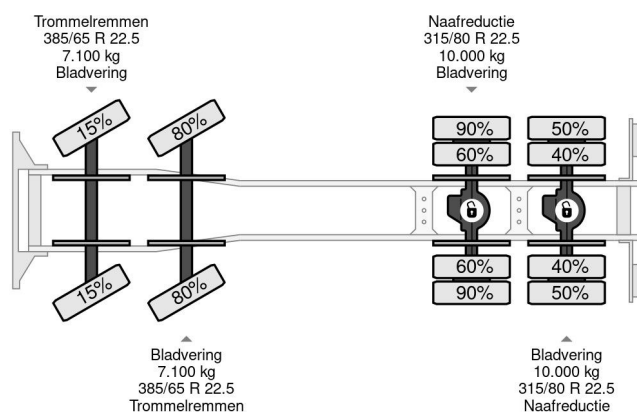

MAN 8X4 EFFER 720 6S + REMOTE - RECOVERY TRUCK

COMMON

Price	€ 129.750,- ex VAT
Id	MA273334
Make	MAN
Type	8X4 EFFER 720 6S + REMOTE - RECOVERY TRUCK
Year	1999
Mileage	378.215 km
Construction	Vehicle recovery vehicle
Gross weight	29.900 kg

PROPERTIES

First registration date	21-09-1999
Fuel	Diesel
Transmission	Manual
Vehicle identification number	WMAT450923M273334
Axle configuration	8x4
Axle count	4
Cylinder count	6
Power kw	294
Power hp	400

MAN T36 8X4 EFFER 720 6S + REMOTE - RECOVERY TR...

Referentienummer: MA273334

ACCESSORIES

- Aluminium fuel tank
- Cruise control
- Electrically operated windows
- Fog lights
- Leaf spring suspension
- Power take-off (PTO)
- PTO
- Radio/CD player
- Reversing camera
- Sleeper cab
- Spotlights
- Toolbox
- Vehicle heater
- Visor

DESCRIPTION