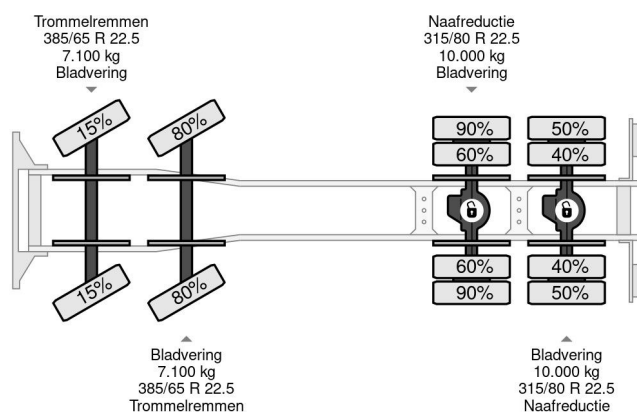

MAN T36 8X4 EFFER 720 6S + REMOTE - RECOVERY TR...

Referentienummer: MA273334-K