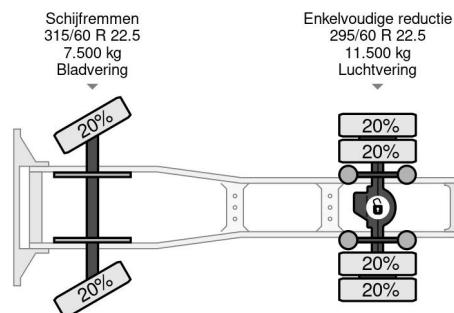

Referentienummer: DA104541