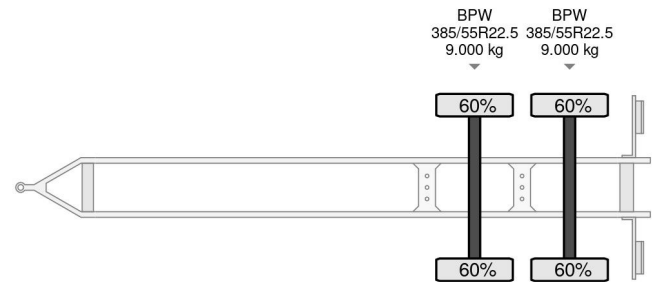

ACCESSORIES

DESCRIPTION