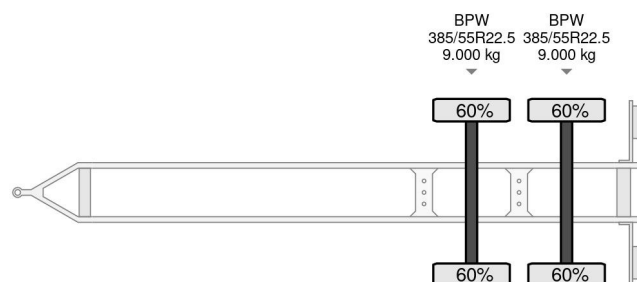

ACCESSORIES

DESCRIPTION