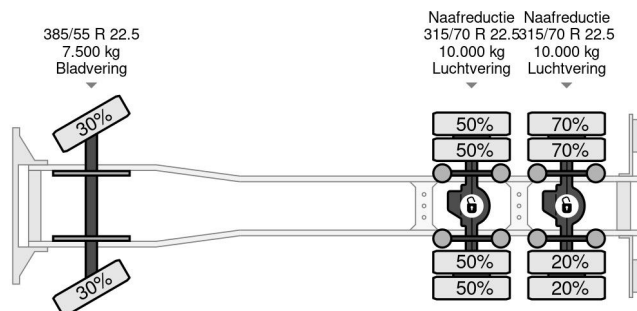

Referentienummer: MB024335-K