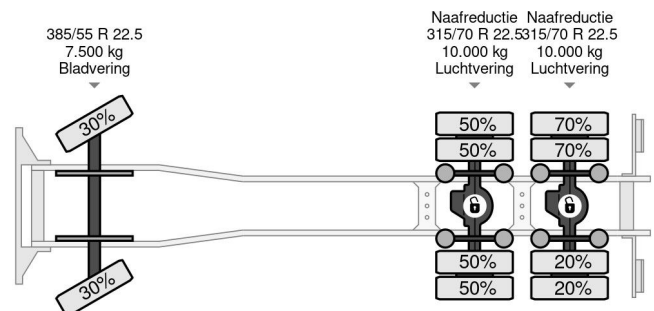

## PROPERTIES

First registration date	19-04-2006
Fuel	Diesel
Transmission	Automatic
Vehicle identification number	WDB9302441L024335
Axle configuration	6x4
Axle count	3
Weight	17.960 kg
Power kw	355
Power hp	483
Construction dimensions (l/b/h)	
Load capacity	26.040 kg