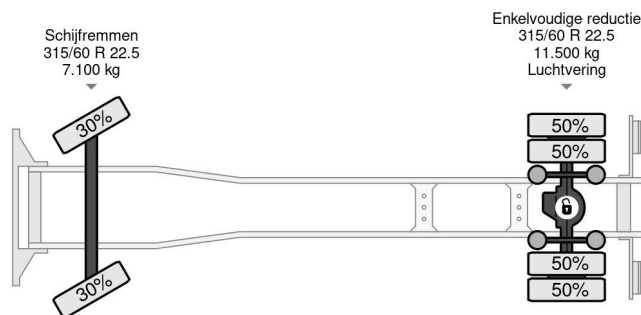

Volvo 4X2 EURO 6 599.111km DHOLLANDIA

COMMON

Price	€ 21.950,- ex VAT
Id	VO106586
Make	Volvo
Type	4X2 EURO 6 599.111km DHOLLANDIA
Year	2016
Mileage	599.111 km
Construction	Box body
Gross weight	18.000 kg
Emissionclass	6

Volvo FL 250 4X2 EURO 6 599.111km DHOLLANDIA

Referentienummer: VO106586

PROPERTIES

First registration date	03-03-2016
Mot expiry date	03-03-2024
License plate	68-BGZ-1
Fuel	Diesel
Transmission	Automatic
Vehicle identification number	YV2T0X1A2GZ106586
Axle configuration	4x2
Axle count	2
Weight	8.089 kg
Cylinder count	6
Wheelbase	530 cm
Construction dimensions (l/b/h)	
Load capacity	9.911 kg
Length	945 cm
Width	255 cm