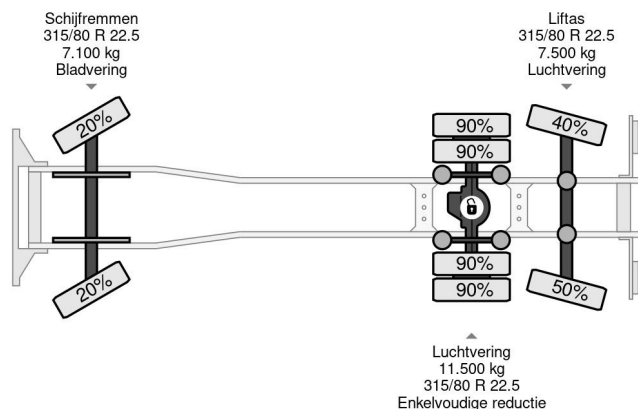

Scania 6X2 E6 BOX 960x248x262 + LIFT

COMMON

Price	€ 17.950,- ex VAT
Id	SC097185
Make	Scania
Type	6X2 E6 BOX 960x248x262 + LIFT
Year	2014
Mileage	643.982 km
Construction	Curtain sided
Gross weight	26.000 kg
Emissionclass	6

Scania P250 6X2 E6 BOX 960x248x262 + LIFT

Referentienummer: SC097185

PROPERTIES

First registration date	02-05-2014
Fuel	Diesel
Transmission	Automatic
Vehicle identification number	YS2P6X20002097185
Axle configuration	6x2
Axle count	3
Weight	10.800 kg
Cylinder count	6
Construction dimensions (l/b/h)	
Load capacity	15.200 kg

DESCRIPTION