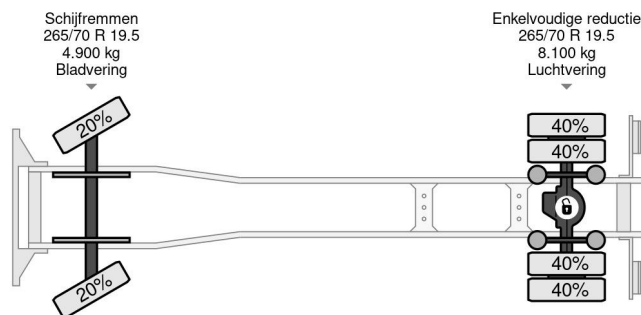

Mercedes-Benz 4X2 EURO 6 - NEU TUV DHOLLANDIA

COMMON

Price	On request ex VAT
Id	MB792470
Make	Mercedes-Benz
Type	4X2 EURO 6 - NEU TUV DHOLLANDIA
Year	2013
Mileage	618.898 km
Construction	Box body
Gross weight	11.990 kg
Emissionclass	6

Mercedes-Benz Atego 1224 4X2 EURO 6 - NEU TUV DHOL...

Referentienummer: MB792470

PROPERTIES

First registration date	17-10-2013
Mot expiry date	17-10-2024
License plate	35-BDF-9
Fuel	Diesel
Transmission	Automatic
Vehicle identification number	WDB9670251L792470
Axle configuration	4x2
Axle count	2
Weight	7.280 kg
Cylinder count	6
Power kw	175
Power hp	238
Wheelbase	536 cm
Construction dimensions (l/b/h)	
Load capacity	4.710 kg
Length	955 cm
Width	255 cm