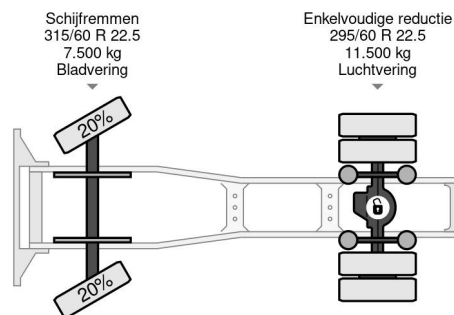

Referentienummer: DA051409