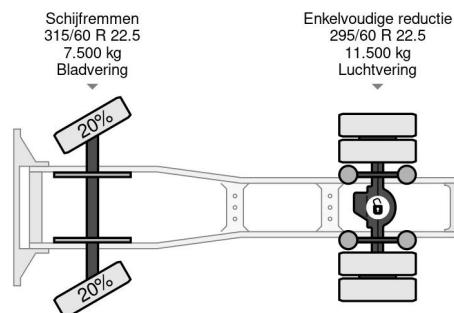

First registration date	30-12-2014
Mot expiry date	11-01-2024
License plate	26-BFK-3
Fuel	Diesel
Transmission	Automatic
Vehicle identification number	XLRTEH4100G051409
Axle configuration	4x2
Axle count	2
Weight	8.108 kg
Cylinder count	6
Power kw	320
Power hp	435
Wheelbase	380 cm
Load capacity	10.892 kg
Length	604 cm
Width	255 cm

DAF XF 440 SC 4X2 E6 NL TRUCK

Referentienummer: DA051409

DESCRIPTION