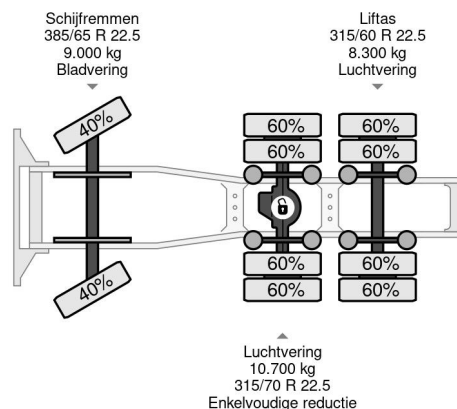

MAN XLX 6X2 EURO 6 RETARDER

COMMON

Price	€ 22.950,- ex VAT
Id	MA771822
Make	MAN
Type	XLX 6X2 EURO 6 RETARDER
Year	2018
Mileage	685.857 km
Construction	Standard tractor
Gross weight	26.000 kg
Emissionclass	6

MAN TGX 28.500 XLX 6X2 EURO 6 RETARDER

Referentienummer: MA771822

PROPERTIES

First registration date	02-01-2018
Fuel	Diesel
Transmission	Automatic
Vehicle identification number	WMA89XZZ4JM771822
Axle configuration	6x2
Axle count	3
Weight	9.132 kg
Cylinder count	6
Load capacity	16.868 kg

DESCRIPTION