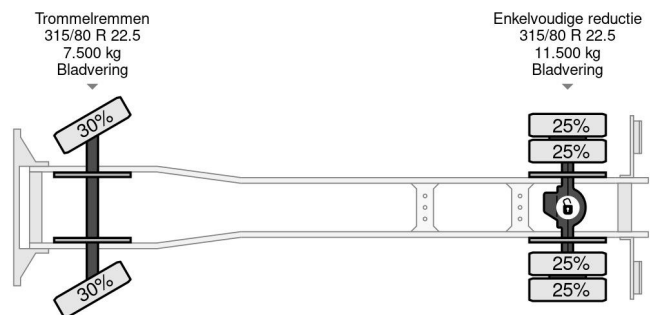

Referentienummer: SC271690