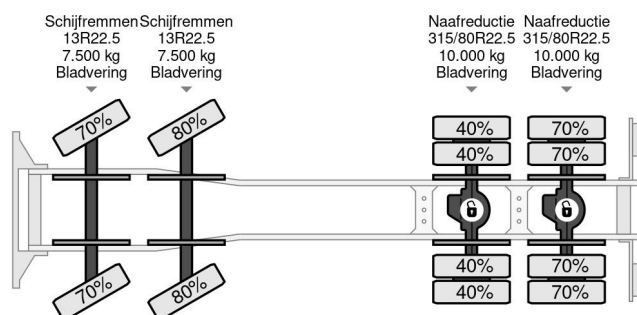

Referentienummer: DA896535