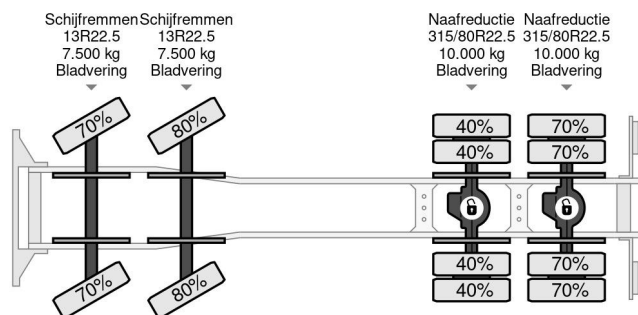

DAF 8X4 + EPSILON Q150Z + REMOTE - FULL STEEL SUSP. - BIG AXLES - EURO 5

COMMON

Price	€ 41.950,- ex VAT
Id	DA896535-K
Make	DAF
Type	8X4 + EPSILON Q150Z + REMOTE - FULL STEEL SUSP. - BIG AXLES - EURO 5
Year	2011
Mileage	338.920 km
Construction	Truck-mounted crane
Gross weight	32.000 kg
Emissionclass	5

DAF CF 85.410 8X4 + EPSILON Q150Z + REMOTE - FULL ...

Referentienummer: DA896535-K

PROPERTIES

First registration date	01-04-2011
Fuel	Diesel
Transmission	Automatic
Vehicle identification number	XLRAD85MC0E896535
Axle configuration	8x4
Axle count	4
Weight	17.560 kg
Load capacity	14.440 kg

DESCRIPTION