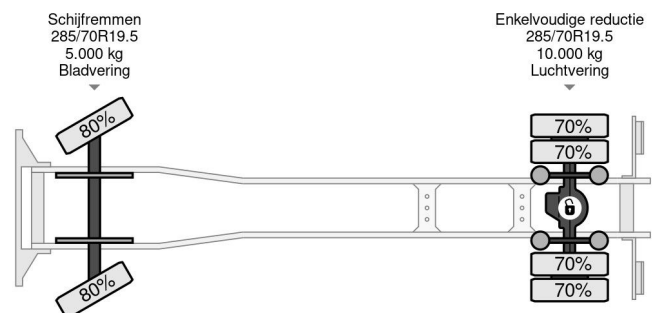

MAN 4X2 - EURO 5 - ONLY 83.192 KM + BOX 6,50 MTR + DHOLLANDIA LAADKLEP

COMMON

Price	€ 21.950,- ex VAT
Id	MA256797
Make	MAN
Type	4X2 - EURO 5 - ONLY 83.192 KM + BOX 6,50 MTR + DHOLLANDIA LAADKLEP
Year	2011
Mileage	83.192 km
Construction	Box body
Gross weight	15.000 kg
Emissionclass	5

MAN TGM 15.250 4X2 - EURO 5 - ONLY 83.192 KM + BOX 6...

Referentienummer: MA256797

PROPERTIES

First registration date	03-02-2011
Mot expiry date	03-02-2024
License plate	BX-ZR-63
Fuel	Diesel
Transmission	Automatic
Vehicle identification number	WMAN16ZZ0BY256797
Axle configuration	4x2
Axle count	2
Weight	10.790 kg
Cylinder count	6
Power kw	184
Power hp	250
Wheelbase	478 cm
Construction dimensions (l/b/h)	
Load capacity	4.210 kg
Length	833 cm
Width	249 cm