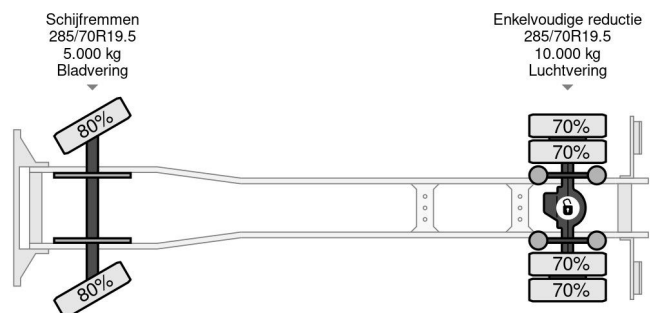

### COMMON

Price	€ 21.950,- ex VAT
Id	MA256797
Make	MAN
Type	4X2 - EURO 5 - ONLY 83.192 KM + BOX 6,50 MTR + DHOLLANDIA LAADKLEP
Year	2011
Mileage	83.192 km
Construction	Box body
Gross weight	15.000 kg
Emissionclass	5

### PROPERTIES

First registration date	03-02-2011
Mot expiry date	03-02-2024
License plate	BX-ZR-63
Fuel	Diesel
Transmission	Automatic
Vehicle identification number	WMAN16ZZ0BY256797
Axle configuration	4x2
Axle count	2
Weight	10.790 kg
Cylinder count	6
Power kw	184
Power hp	250
Wheelbase	478 cm
Construction dimensions (l/b/h)	
Load capacity	4.210 kg
Length	833 cm
Width	249 cm