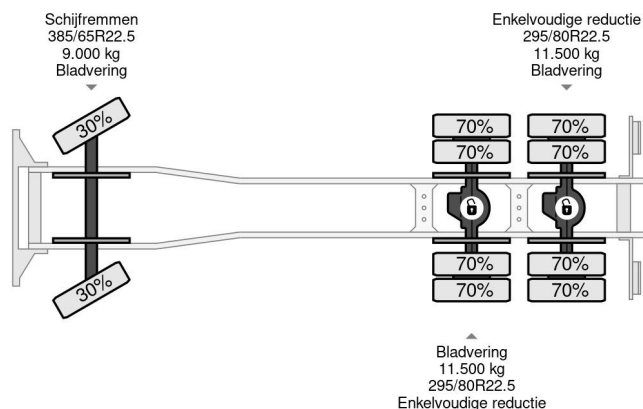

## MAN 6X4 + PALFINGER PK17502 + TIPPER - FULL STEEL SUSP. - MANUAL GEAR - EURO 3

### COMMON

Price	€ 23.950,- ex VAT
Id	MA449650-K
Make	MAN
Type	6X4 + PALFINGER PK17502 + TIPPER - FULL STEEL SUSP. - MANUAL GEAR - EURO 3
Year	2006
Mileage	615.131 km
Construction	Truck-mounted crane
Gross weight	26.000 kg
Emissionclass	3

### PROPERTIES

First registration date	09-06-2006
Fuel	Diesel
Transmission	Manual
Vehicle identification number	WMAH26ZZ56M449650
Axle configuration	6x4
Axle count	3
Weight	14.595 kg
Power kw	287
Power hp	390
Load capacity	11.405 kg