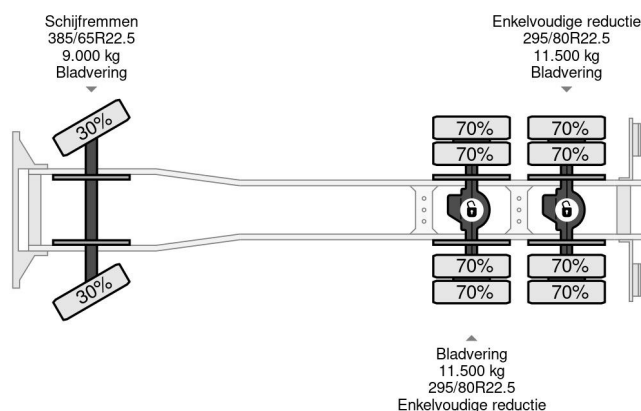

## COMMON

Price	€ 23.950,- ex VAT
Id	MA449650-K
Make	MAN
Type	6X4 + PALFINGER PK17502 + TIPPER - FULL STEEL SUSP. - MANUAL GEAR - EURO 3
Year	2006
Mileage	615.131 km
Construction	Truck-mounted crane
Gross weight	26.000 kg
Emissionclass	3

## PROPERTIES

First registration date	09-06-2006
Fuel	Diesel
Transmission	Manual
Vehicle identification number	WMAH26ZZ56M449650
Axle configuration	6x4
Axle count	3
Weight	14.595 kg
Power kw	287
Power hp	390
Load capacity	11.405 kg