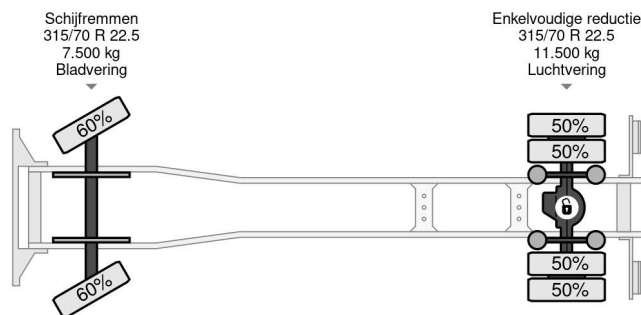

DAF 4X2 EURO 6 418.609km BOX 8.5mtr

COMMON

Price	€ 24.950,- ex VAT
Id	DA445759
Make	DAF
Type	4X2 EURO 6 418.609km BOX 8.5mtr
Year	2016
Mileage	418.609 km
Construction	Curtain sided
Gross weight	19.000 kg
Emissionclass	6

DAF LF 250 4X2 EURO 6 418.609km BOX 8.5mtr

Referentienummer: DA445759

PROPERTIES

First registration date	04-10-2016
Fuel	Diesel
Transmission	Automatic
Vehicle identification number	XLRAEL3700L445759
Axle configuration	4x2
Axle count	2
Weight	8.550 kg
Cylinder count	6
Construction dimensions (l/b/h)	
Load capacity	10.450 kg