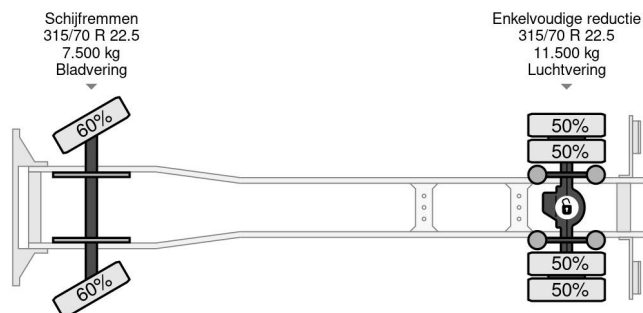

DAF 4X2 EURO 6 418.609km BOX 8.5mtr

COMMON

Price	€ 25.950,- ex VAT
Id	DA445759
Make	DAF
Type	4X2 EURO 6 418.609km BOX 8.5mtr
Year	2016
Mileage	418.609 km
Construction	Curtain sided
Gross weight	19.000 kg
Emissionclass	6

DAF LF 250 4X2 EURO 6 418.609km BOX 8.5mtr

Referentienummer: DA445759

PROPERTIES

First registration date	04-10-2016
Fuel	Diesel
Transmission	Automatic
Vehicle identification number	XLRAEL3700L445759
Axle configuration	4x2
Axle count	2
Weight	8.550 kg
Cylinder count	6
Construction dimensions (l/b/h)	
Load capacity	10.450 kg