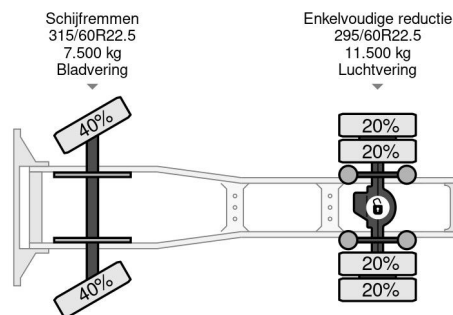

Referentienummer: DA017839