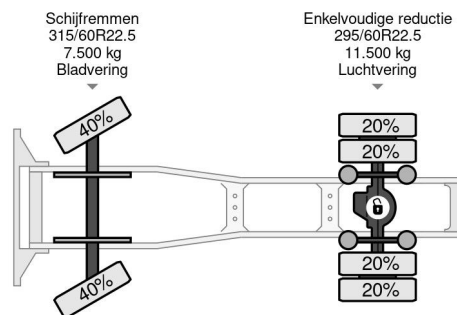

DAF 4X2 EEV - EURO 5 - NL TRUCK - MEGA

COMMON

| | |
|---------------|------------------------------------|
| Price | € 9.950,- ex VAT |
| Id | DA017839 |
| Make | DAF |
| Type | 4X2 EEV - EURO 5 - NL TRUCK - MEGA |
| Year | 2013 |
| Mileage | 810.948 km |
| Construction | Standard tractor |
| Gross weight | 18.600 kg |
| Emissionclass | 5 |

DAF CF 85.360 4X2 EEV - EURO 5 - NL TRUCK - MEGA

Referentienummer: DA017839

PROPERTIES

| | |
|-------------------------------|-------------------|
| First registration date | 27-12-2013 |
| License plate | 16-BDL-7 |
| Fuel | Diesel |
| Transmission | Automatic |
| Vehicle identification number | XLRTE85MC0G017839 |
| Axle configuration | 4x2 |
| Axle count | 2 |
| Weight | 7.452 kg |
| Cylinder count | 6 |
| Power kw | 265 |
| Power hp | 360 |
| Wheelbase | 380 cm |
| Load capacity | 11.148 kg |
| Length | 617 cm |
| Width | 255 cm |