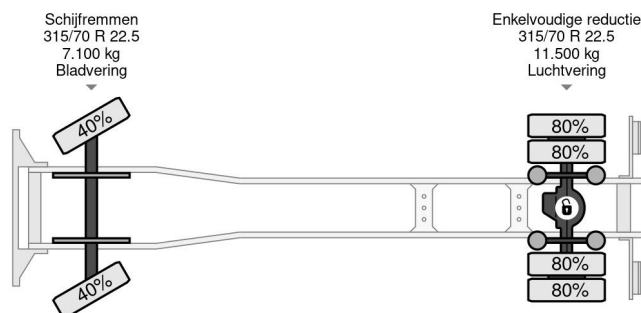

Referentienummer: MB898745-K