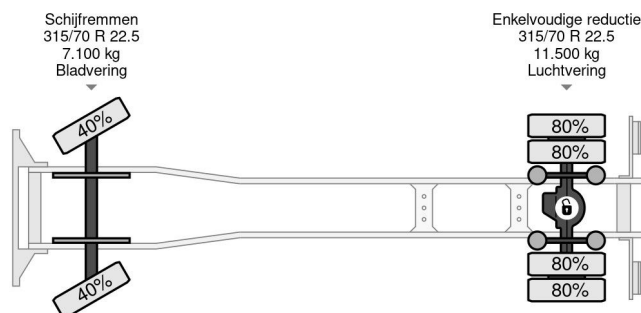

Mercedes-Benz 1923 + 2011 FASSI F110 + 2011 VDS HOOKLIFT

COMMON

Price	€ 25.950,- ex VAT
Id	MB898745-K
Make	Mercedes-Benz
Type	1923 + 2011 FASSI F110 + 2011 VDS HOOKLIFT
Year	2004
Mileage	589.468 km
Construction	Truck-mounted crane
Gross weight	19.000 kg
Emissionclass	3

Mercedes-Benz Atego 1923 + 2011 FASSI F110 + 2011 ... 4x2

Referentienummer: MB898745-K

PROPERTIES

First registration date	08-03-2004
Fuel	Diesel
Transmission	Manual
Vehicle identification number	WDB9505371K898746
Axle configuration	4x2
Axle count	2
Weight	9.190 kg
Load capacity	9.810 kg